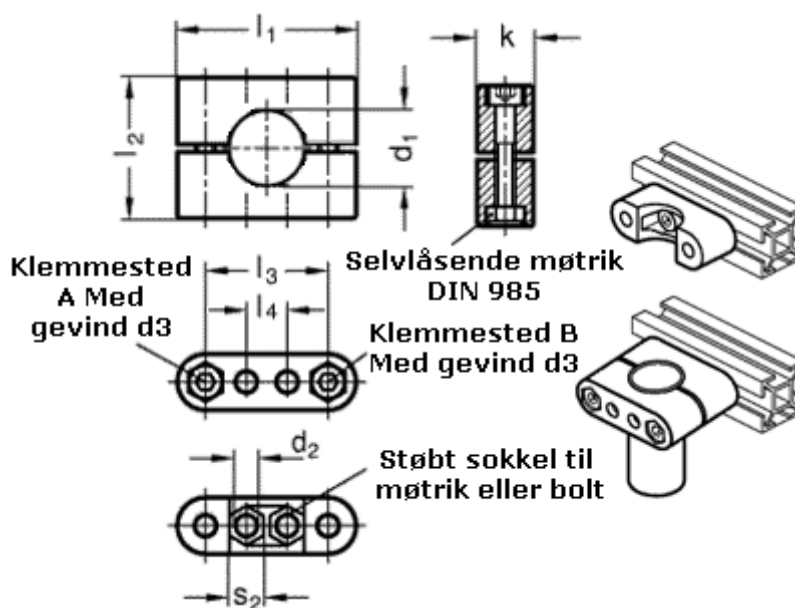

Article number: 20231B452NI

Description: E+G

Tube supports GN231-B45-22-NI

Measures

$d_1 = 45$

$s_2 = 17$

$d_2 = 11.0$

$d_3 = M10$

$k = 27$

$l_1 = 100$

$l_2 = 80$

$l_3 = 73$

$l_4 = 30$